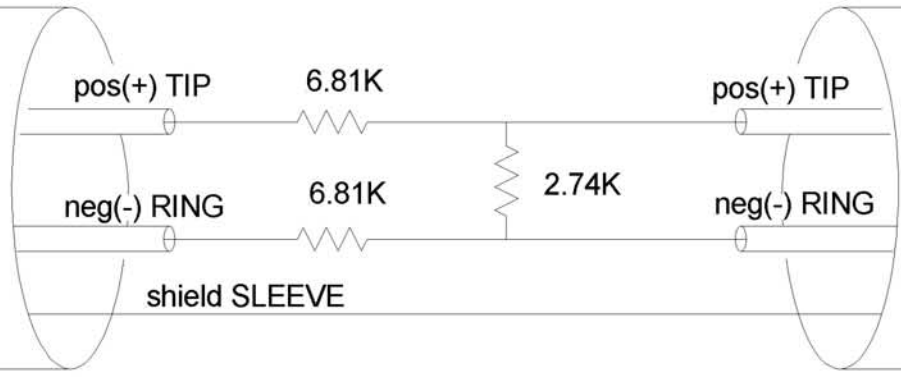

15 dB Attenuators

Output Connector from Precision 8 (TRS)

Balanced TRS Input to A/D or Recorder

Output Cable from Precision 8 (TRS)

Balanced XLR Male Input to A/D or Recorder

Output Connector from Precision 8 (TRS)

Unbalanced -10dBV RCA Input to A/D or Recorder